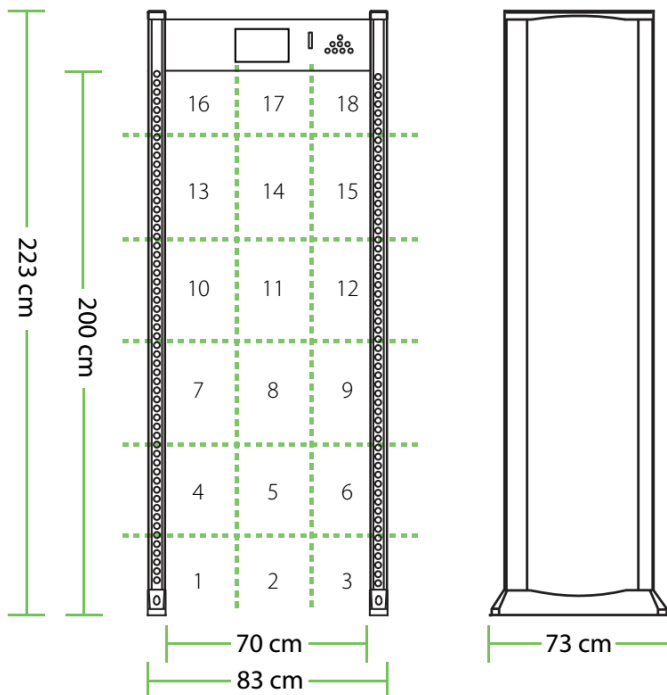

Walk Through Metal Detector

ZK-D3180S 18 Zones Standard

Applications

- 18 detection zones
- 256 sensitivity levels
- 5.7" LCD display
- Counter for alarm and people
- Synchronous sound & LED alarm

Specification

Power supply	AC100V240-V
Working temperature	20-°C ~50+°C
Working frequency	4KHz—8KHz
Standard external size	2200mm(H)X800mm(W)X580mm(D)
Standard internal size	2010mm(H)X700mm(W)X500mm(D)
Package size for door panels	260*650*2260mm *1ctn
Package size for control unit	250*390*780 mm*1ctn
Gross weight	70kg

Dimensions

Recommended uses

Great visitors flowrate

Museum

Train Station

Stadium

More details

ZKTECO CO.,LTD.
www.zkteco.com
E-mail:sales@zkteco.com