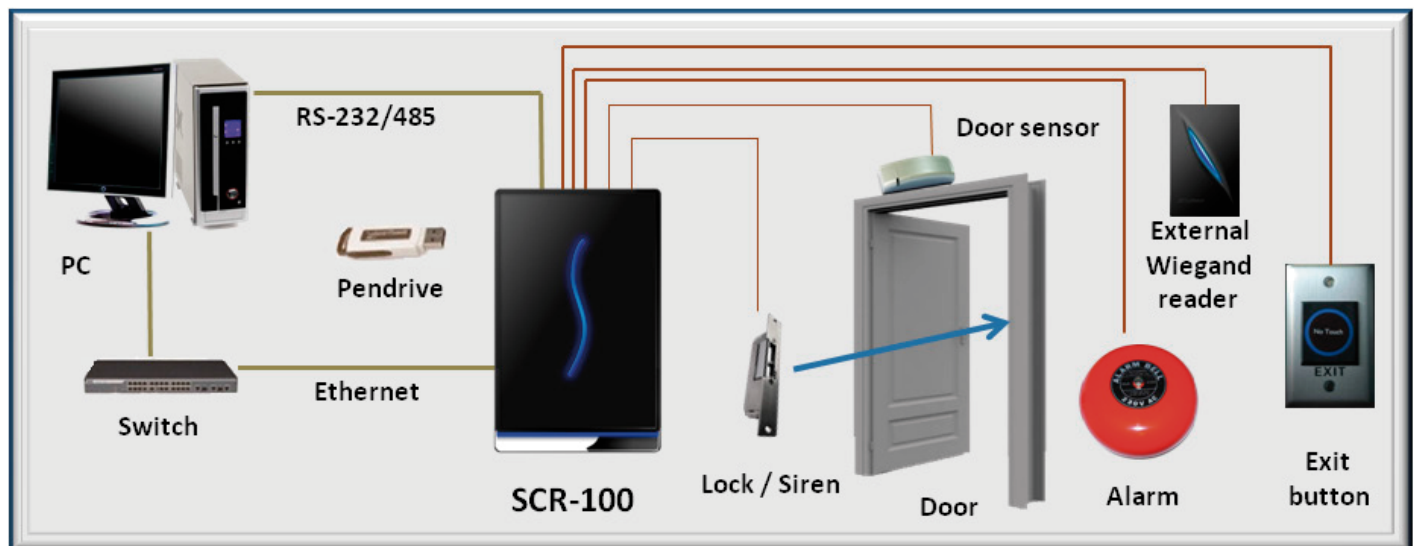

Specifications

Capacity

ID Card Capacity	30.000
Transaction Capacity	50.000

Hardware

Proximity	EM Module
Relay contacts	Lock control, Alarm

Display

LED Indicator	Green / Red

Environment

Oper. Temp	0°-45°C
Oper. Humidity	20%-80%

Power

Power	12V, DC 3A

Communication

Comm. Port	Ethernet, RS232/485
Pen drive	USB Host
Wiegand	In&Out

Proximity Module

Type	EM card
Identification	<=1 sec

Dimensions

Dimensions	153x95.5x35.5mm (L x W x D)
Weight	0.7kg

Firmware

O.S	Linux
Applications	AC (groups and TZ)
SDK	Standard SDK

Connectivity diagram

ZKTeco Inc.
ZK Mansion, Wuhe Rd, Gangtou, Bantian, Buji Town,
Longgang District, Shenzhen China 518129
Tel: 86-755-8960 2345/46/47/48
E-mail: sales@zkteco.com
www.zkteco.com

Global Offices:
USA: +1 732-412-6007
EU: +34 916532891
Brazil: +55 31 2515-8326
Thailand: +66-027199154
Mexico: +52-55-52928418

South Africa: +27 12 259 1047
Egypt: +201110444134
Dubai: +971 4 6091 310
India: +91 8123536788
Indonesia: +62 21 2921 8949

Vietnam: +84-0169-5813007
Philippines: +63 9084118832
Russia: +8 915 178-46-81

sales@zkteco.eu